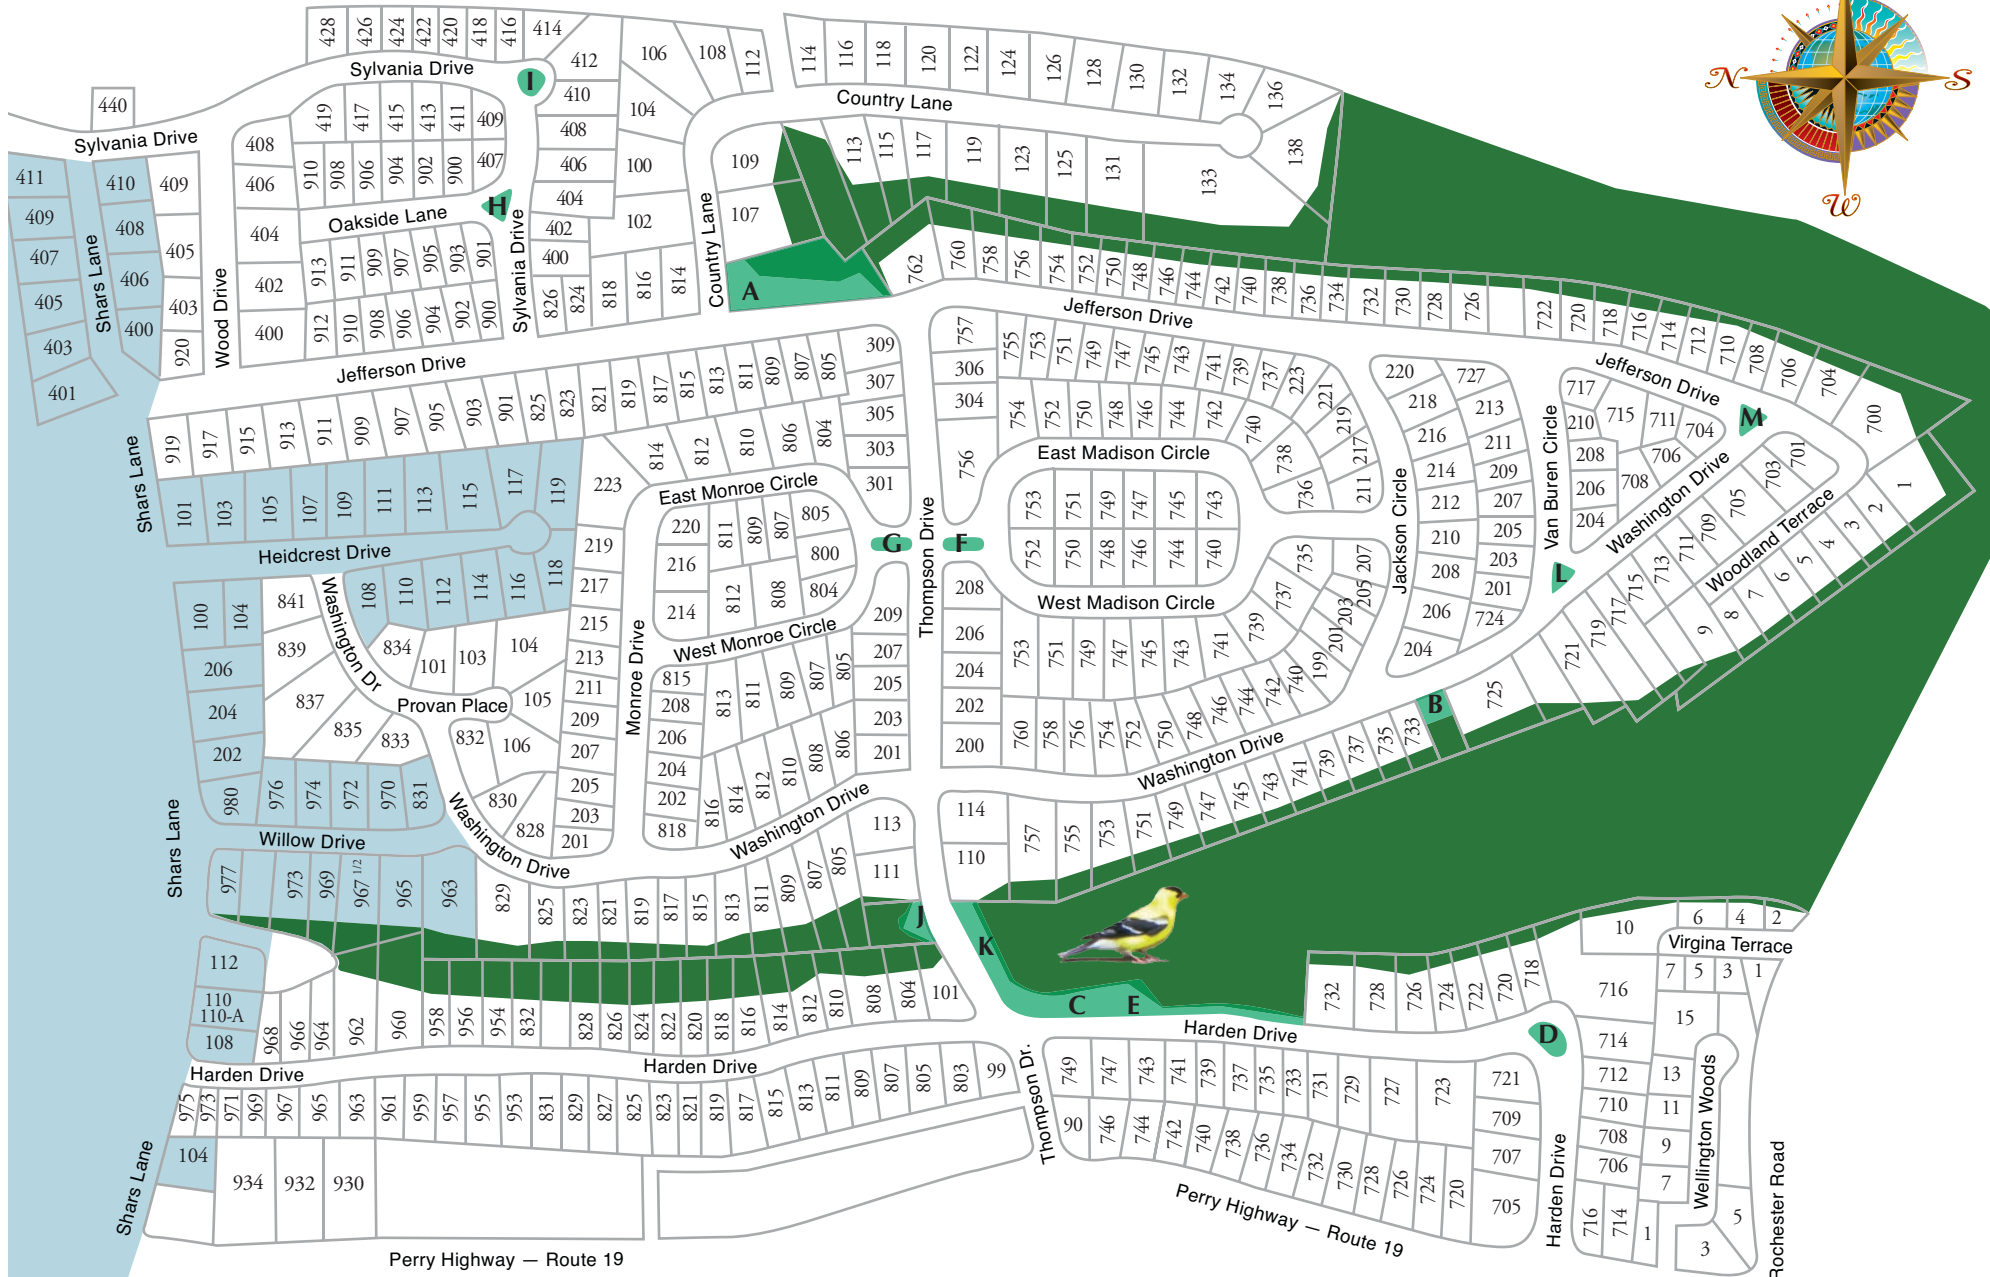

North Hills Estates

Green Space Areas

- A** Ann Alison Hoover Memorial Park
- B** Good Neighbor Garden
- C** Hardin Bus Stop Area
- D** Hardin Island

E Harden Woodland Edge

- F** Madison Island
- G** Monroe Island
- H** Lower Sylvania Island
- I** Upper Sylvania Island

J Thompson Breezeway

- K** Thompson Woodland Edge
- L** Van Buren Island
- M** Washington / Jefferson Island

Other Points of Interest

-  North Hills Estates Bird Sanctuary
-  Woods (sections overlap personal property)
-  15237 zip code area (rest of NHE is 15229)